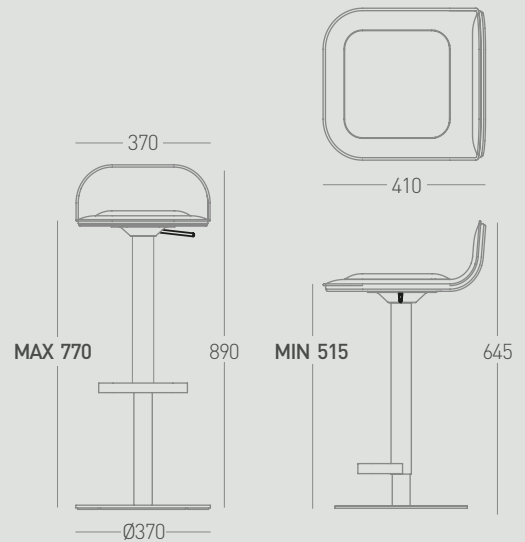

DAVE Adjustable & 360° Rotatable

- Frame powder coated in White or Anthracite
- Frame Height adjustable & 360° rotatable, Seat Height H51.5 - 77 cm
- Upholstered Seat with Fabric Cover made of 98% recycled Material
- Fabric Cover in 2 Standard Colours
- 48 more Colours available

Model	Adjustable/rotatable
42-03-01	DAVE White/Light Grey 60112
42-03-02	DAVE White/Anthracite 60109
42-03-XXXXX	DAVE White/Special Colour
42-04-01	DAVE Anthracite/Light Grey 60112
42-04-02	DAVE Anthracite/Anthracite 60109
42-04-XXXXX	DAVE Anthracite/Special Colour

Seat Standard Colours	Seat Special Colours	Frame Standard Colours