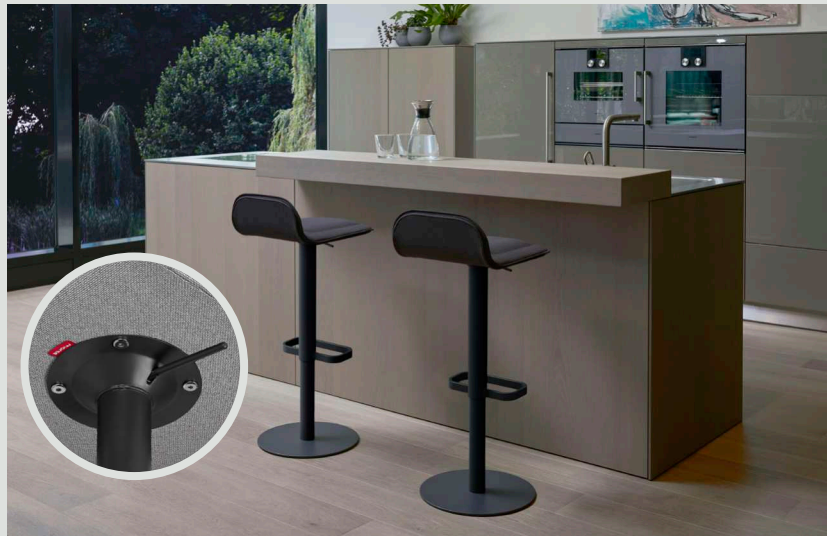

DAVE Adjustable & 360° Rotatable

- Frame powder coated in White or Anthracite
- Frame Height adjustable & 360° rotatable, Seat Height H51.5 - 77 cm
- Upholstered Seat with Fabric Cover made of 98% recycled Material
- Fabric Cover in 2 Standard Colours
- 48 more Colours available

Model	Adjustable/rotatable
42-03-01	DAVE White/Light Grey 60112
42-03-02	DAVE White/Anthracite 60109
42-03-XXXXX	DAVE White/Special Colour
42-04-01	DAVE Anthracite/Light Grey 60112
42-04-02	DAVE Anthracite/Anthracite 60109
42-04-XXXXX	DAVE Anthracite/Special Colour

Seat Standard Colours	Seat Special Colours	Frame Standard Colours