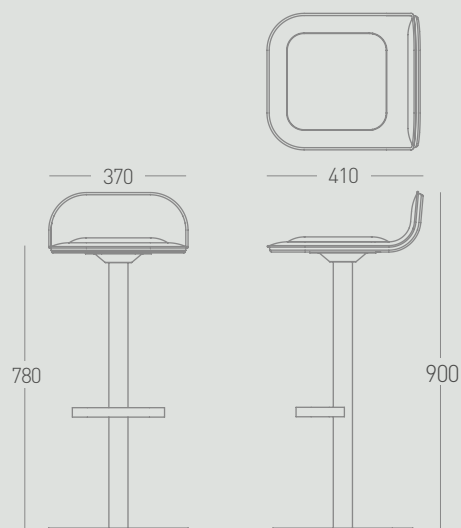

DAVE Static

- Frame powder coated in White or Anthracite
- Frame static, Seat Height H78 cm
- Upholstered Seat with Fabric Cover made of 98% recycled Material
- Fabric Cover in 2 Standard Colours
- 48 more Colours available

Model	Static
42-01-01	DAVE White/Light Grey 60112
42-01-02	DAVE White/Anthracite 60109
42-01-XXXXX	DAVE White/Special Colour
42-02-01	DAVE Anthracite/Light Grey 60112
42-02-02	DAVE Anthracite/Anthracite 60109
42-02-XXXXX	DAVE Anthracite/Special Colour

Seat Standard Colours	Seat Special Colours	Frame Standard Colours