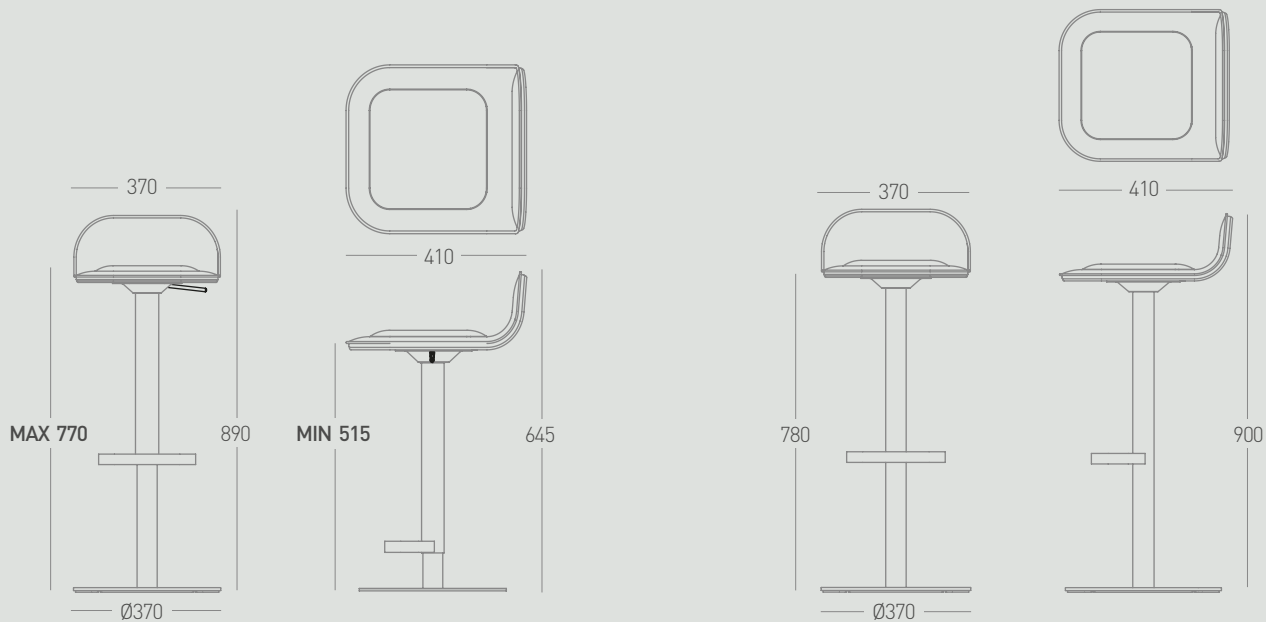

Design David Stuttard

DAVE Adjustable & 360° Rotatable

- Frame powder coated in White or Anthracite
- Frame Height adjustable & 360° rotatable, Seat Height H51.5 - 77 cm
- Upholstered Seat with Fabric Cover made of 98% recycled Material
- Fabric Cover in 2 Standard Colours
- 48 more Colours available

61258

64196

Light Grey 60112

Anthracite 60109

DAVE Specifications

MODEL ADJUSTABLE/ROTATABLE

42-03-01 DAVE White/Light Grey 60112
 42-03-02 DAVE White/Anthracite 60109
 42-03-XXXX DAVE White/Special Color

42-04-01 DAVE Anthracite/Light Grey 60112
 42-04-02 DAVE Anthracite/Anthracite 60109
 42-04-XXXX DAVE Anthracite/Special Color

Specification Bar Stool

Dimensions D 41 x W 37 x H 89 cm
 Seat Height MAX./MIN. 77-51.5 cm (infinitely adjustable)
 Material Frame Column: powder coated Steel
 Base Plate: powder coated Steel
 Frame Colour White or Anthracite, matt
 Seat Material Moulded Wood, upholstered
 Seat Colour Light Grey/Anthracite/Sage/Wine Red,
 other Colours available on request
 Weight 13 Kg
 Range of Application Home & Contract

Specification Bar Stool

Dimensions D 41 x W 37 x H 90 cm
 Seat Height 78 cm
 Material Frame Column: powder coated Steel
 Base Plate: powder coated Steel
 Frame Colour White or Anthracite, matt
 Seat Material Moulded Wood, upholstered
 Seat Colour Light Grey/Anthracite/Sage/Wine Red,
 other Colours available on request
 Weight 10 Kg
 Range of Application Home & Contract