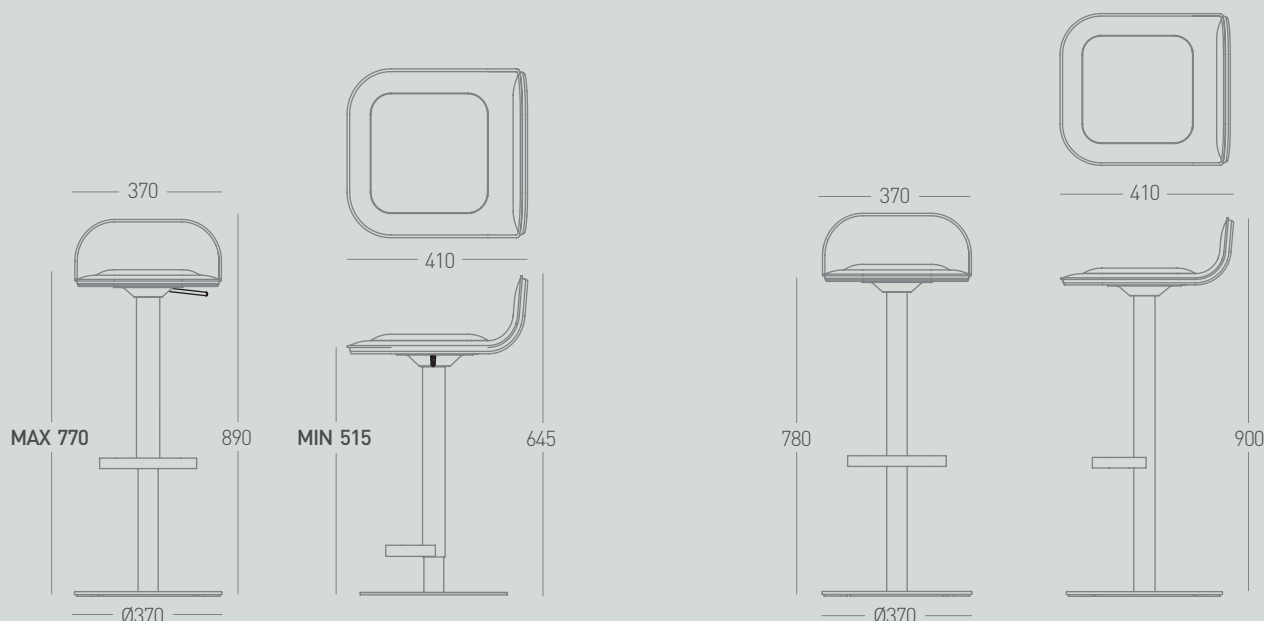

DAVE Specifications

MODEL ADJUSTABLE/ROTATABLE

42-03-01	DAVE White/Light Grey
42-03-02	DAVE White/Anthracite
42-03-XXXX	DAVE White/Special Color
42-04-01	DAVE Anthracite/Light Grey
42-04-02	DAVE Anthracite/Anthracite
42-04-XXXX	DAVE Anthracite/Special Color

MODEL STATIC

42-01-01	DAVE White/Light Grey
42-01-02	DAVE White/Anthracite
42-01-XXXX	DAVE White/Special Color
42-02-01	DAVE Anthracite/Light Grey
42-02-02	DAVE Anthracite/Anthracite
42-02-XXXX	DAVE Anthracite/Special Color

Specification Bar Stool

Dimensions	D 41 x W 37 x H 89 cm
Seat Height	MAX./MIN. 77-51.5 cm (infinitely adjustable)
Material Frame	Column: powder coated Steel Base Plate: powder coated Steel
Frame Colour	White or Anthracite, matt
Seat Material	Moulded Wood, upholstered
Seat Colour	Light Grey/Anthracite/Sage/Wine Red, other Colours available on request
Weight	13 Kg
Range of Application	Home & Contract

Specification Bar Stool

Dimensions	D 41 x W 37 x H 90 cm
Seat Height	78 cm
Material Frame	Column: powder coated Steel Base Plate: powder coated Steel
Frame Colour	White or Anthracite, matt
Seat Material	Moulded Wood, upholstered
Seat Colour	Light Grey/Anthracite/Sage/Wine Red, other Colours available on request
Weight	10 Kg
Range of Application	Home & Contract

Specification Seat

Dimensions	D 41 x W 37 x H 12 cm
Material	Moulded Wood, upholstered
Seat Colour	Light Grey/Anthracite/Sage/Wine Red, 46 more colours available
Fabric Cover	Polyester 98% recycled, 2% Polyester
Abrasion 100.000	Martindale (EN ISO 12947-2)
Pilling 4-5	1-5, MAX. 5 - EN ISO 12945-2
Light Fastness Scale 5-8	1-8, MAX. 8 - EN ISO 105-B02
Rub Fastness Scale 4-5	1-5, MAX. 5 - EN ISO 105 x12 (wet/dry)
Flammability	• BS EN 1021 1 & 2 Cigarette and Match • ACTB 117-2013, • ASTM E 84 Class I Also complies with other flammability standards Without flame retardant chemicals
Environment Label	STANDARD 100 by OEKO-TEX®EU Ecolabel A total of 20 certificates available on request. Products are subject to change without notice.

Specification Seat

Dimensions	D 41 x W 37 x H 12 cm
Material	Moulded Wood, upholstered
Seat Colour	Light Grey/Anthracite/Sage/Wine Red, 46 more colours available
Fabric Cover	Polyester 98% recycled, 2% Polyester
Abrasion 100.000	Martindale (EN ISO 12947-2)
Pilling 4-5	1-5, MAX. 5 - EN ISO 12945-2
Light Fastness Scale 5-8	1-8, MAX. 8 - EN ISO 105-B02
Rub Fastness Scale 4-5	1-5, MAX. 5 - EN ISO 105 x12 (wet/dry)
Flammability	• BS EN 1021 1 & 2 Cigarette and Match • ACTB 117-2013, • ASTM E 84 Class I Also complies with other flammability standards Without flame retardant chemicals
Environment Label	STANDARD 100 by OEKO-TEX®EU Ecolabel A total of 20 certificates available on request. Products are subject to change without notice.