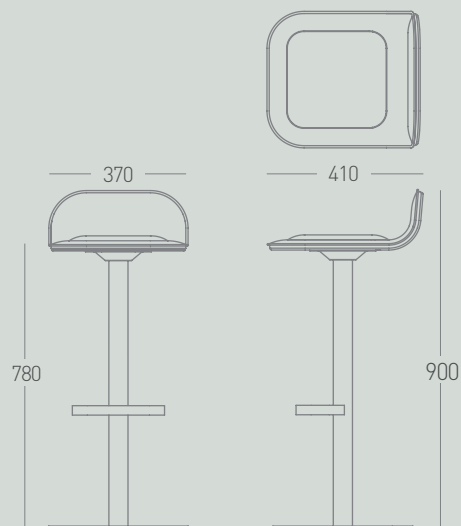

DAVE Static

- Frame powder coated in White or Anthracite
- Frame static, Seat Height H78 cm
- Upholstered Seat with Fabric Cover made of 98% recycled Material
- Fabric Cover in 2 Standard Colours
- 48 more Colours available

Model	Static
42-01-01	DAVE White/Light Grey
42-01-02	DAVE White/Anthracite
42-01-XXXXX	DAVE White/Special Colour
42-02-01	DAVE Anthracite/Light Grey
42-02-02	DAVE Anthracite/Anthracite
42-02-XXXXX	DAVE Anthracite/Special Colour

Seat Standard Colours	Seat Special Colours	Frame Standard Colours